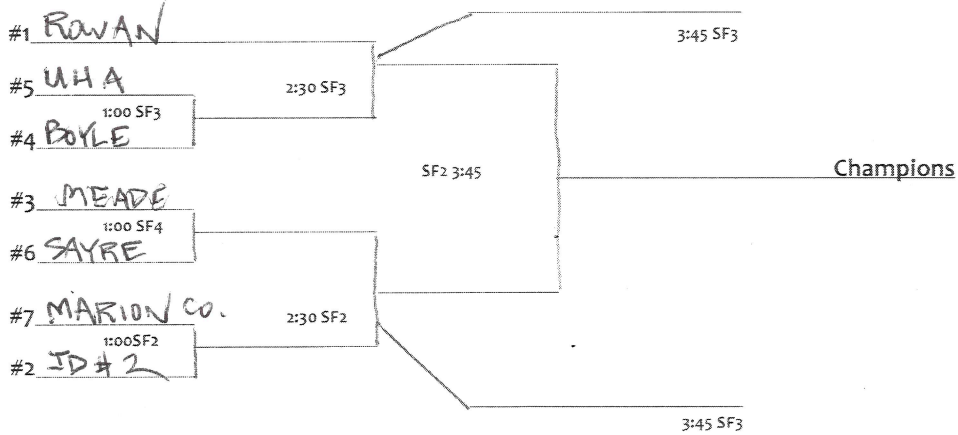

2019 Senior School
www.BurchSoccerCamps.com

Group B

DEPARTMENT OF ATHLETICS
600 WEST WALNUT ST.
DANVILLE, KY 40422

Field Map